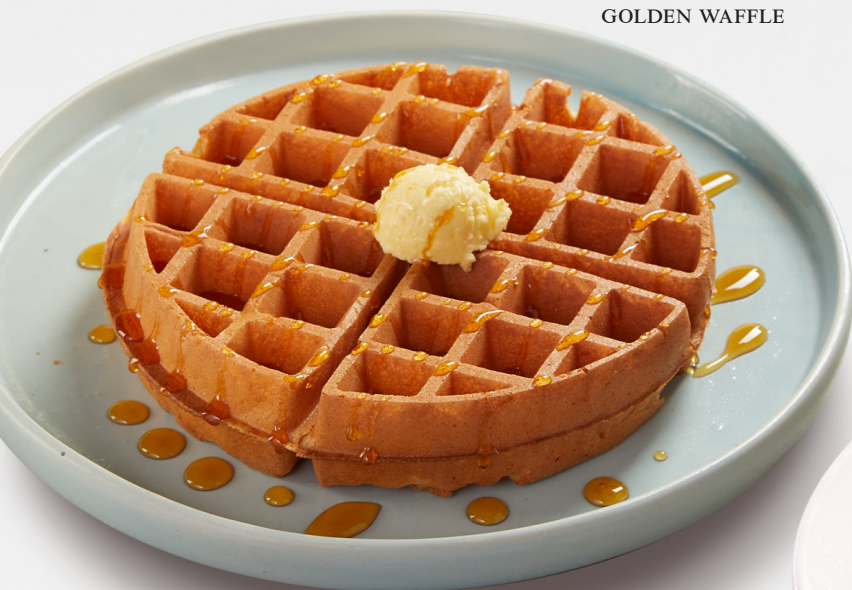

PANCAKE & WAFFLES

Classic Pancake 295

Served with whipped butter and maple syrup

Pancake and Fruits 325

Classic Pancake and tropical fruits

Banana Walnut Pancake 365

Buttermilk pancakes topped with chopped banana, roasted walnuts, maple syrup

Golden Waffle 325

Served with whipped butter and maple syrup

French Toast and Fruits 345

Tropical mixed fruits in tuscan toast

GOLDEN WAFFLE